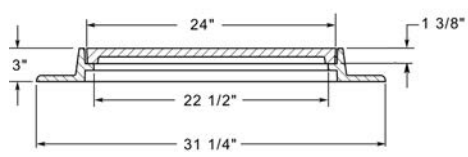

R-1550-LM
LiftMate Frame,
Solid Gasketed Lid

Heavy Duty

Hinge plug available for self-seal application.
See page 13 for LiftMate information.

R-1551
Manhole Frame, Vented Lid

Heavy Duty

R-1552
Manhole Frame, Vented Lid

Heavy Duty

R-1553
Manhole Frame, Solid Lid

Heavy Duty

Available Grate: R-2553