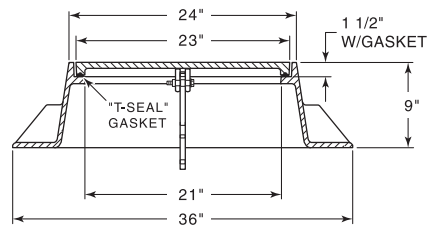

R-1550-LM
LiftMate Frame,
Solid Gasketed Lid

Heavy Duty

Hinge plug available for self-seal application.
See page 13 for LiftMate information.

R-1551
Manhole Frame, Vented Lid

Heavy Duty

R-1552
Manhole Frame, Vented Lid

Heavy Duty

R-1553
Manhole Frame, Solid Lid

Heavy Duty

Available Grate: R-2553