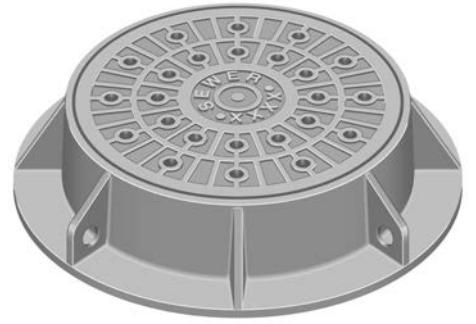

R-1550-LM
LiftMate Frame,
Solid Gasketed Lid

Heavy Duty

Hinge plug available for self-seal application.
See page 13 for LiftMate information.

R-1551
Manhole Frame, Vented Lid

Heavy Duty

R-1552
Manhole Frame, Vented Lid

Heavy Duty

R-1553
Manhole Frame, Solid Lid

Heavy Duty

Available Grate: R-2553