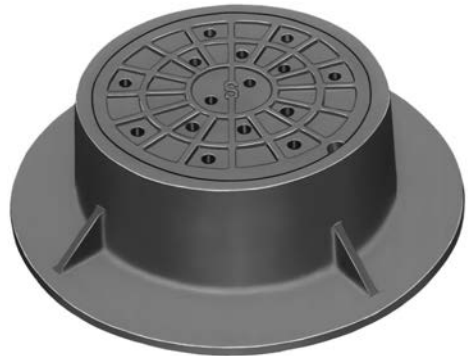

R-1550-LM
LiftMate Frame,
Solid Gasketed Lid

Heavy Duty

Hinge plug available for self-seal application.
See page 13 for LiftMate information.

R-1551
Manhole Frame, Vented Lid

Heavy Duty

R-1552
Manhole Frame, Vented Lid

Heavy Duty

R-1553
Manhole Frame, Solid Lid

Heavy Duty

Available Grate: R-2553