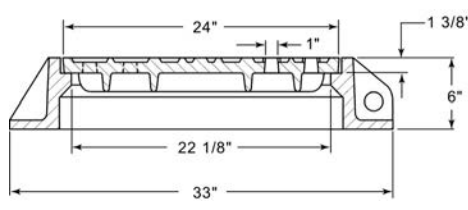

R-1550-LM
LiftMate Frame,
Solid Gasketed Lid

Heavy Duty

Hinge plug available for self-seal application.
See page 13 for LiftMate information.

R-1551
Manhole Frame, Vented Lid

Heavy Duty

R-1552
Manhole Frame, Vented Lid

Heavy Duty

R-1553
Manhole Frame, Solid Lid

Heavy Duty

Available Grate: R-2553