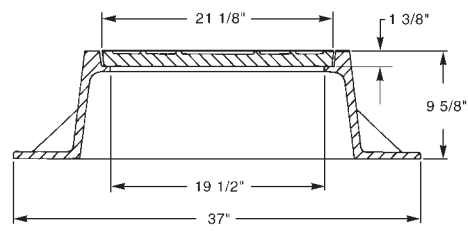

R-1550-LM
LiftMate Frame,
Solid Gasketed Lid

Heavy Duty

Hinge plug available for self-seal application.
See page 13 for LiftMate information.

R-1551
Manhole Frame, Vented Lid

Heavy Duty

R-1552
Manhole Frame, Vented Lid

Heavy Duty

R-1553
Manhole Frame, Solid Lid

Heavy Duty

Available Grate: R-2553