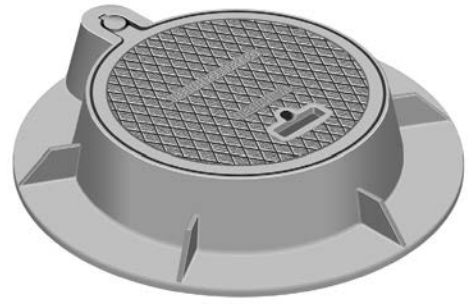

R-1550-LM
LiftMate Frame,
Solid Gasketed Lid

Heavy Duty

Hinge plug available for self-seal application.
See page 13 for LiftMate information.

R-1551
Manhole Frame, Vented Lid

Heavy Duty

R-1552
Manhole Frame, Vented Lid

Heavy Duty

R-1553
Manhole Frame, Solid Lid

Heavy Duty

Available Grate: R-2553